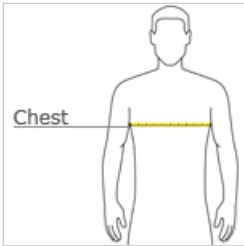

front

back

HOW TO MEASURE

CHEST WIDTH

Measure under the arm and around the fullest part of the chest with arms down, keeping tape horizontal.

SIZE CHART

	XS	S	M	L	XL	2XL	3XL	4XL
Chest	30-32	34-36	38-40	42-44	46-48	50-52	54-56	58-60